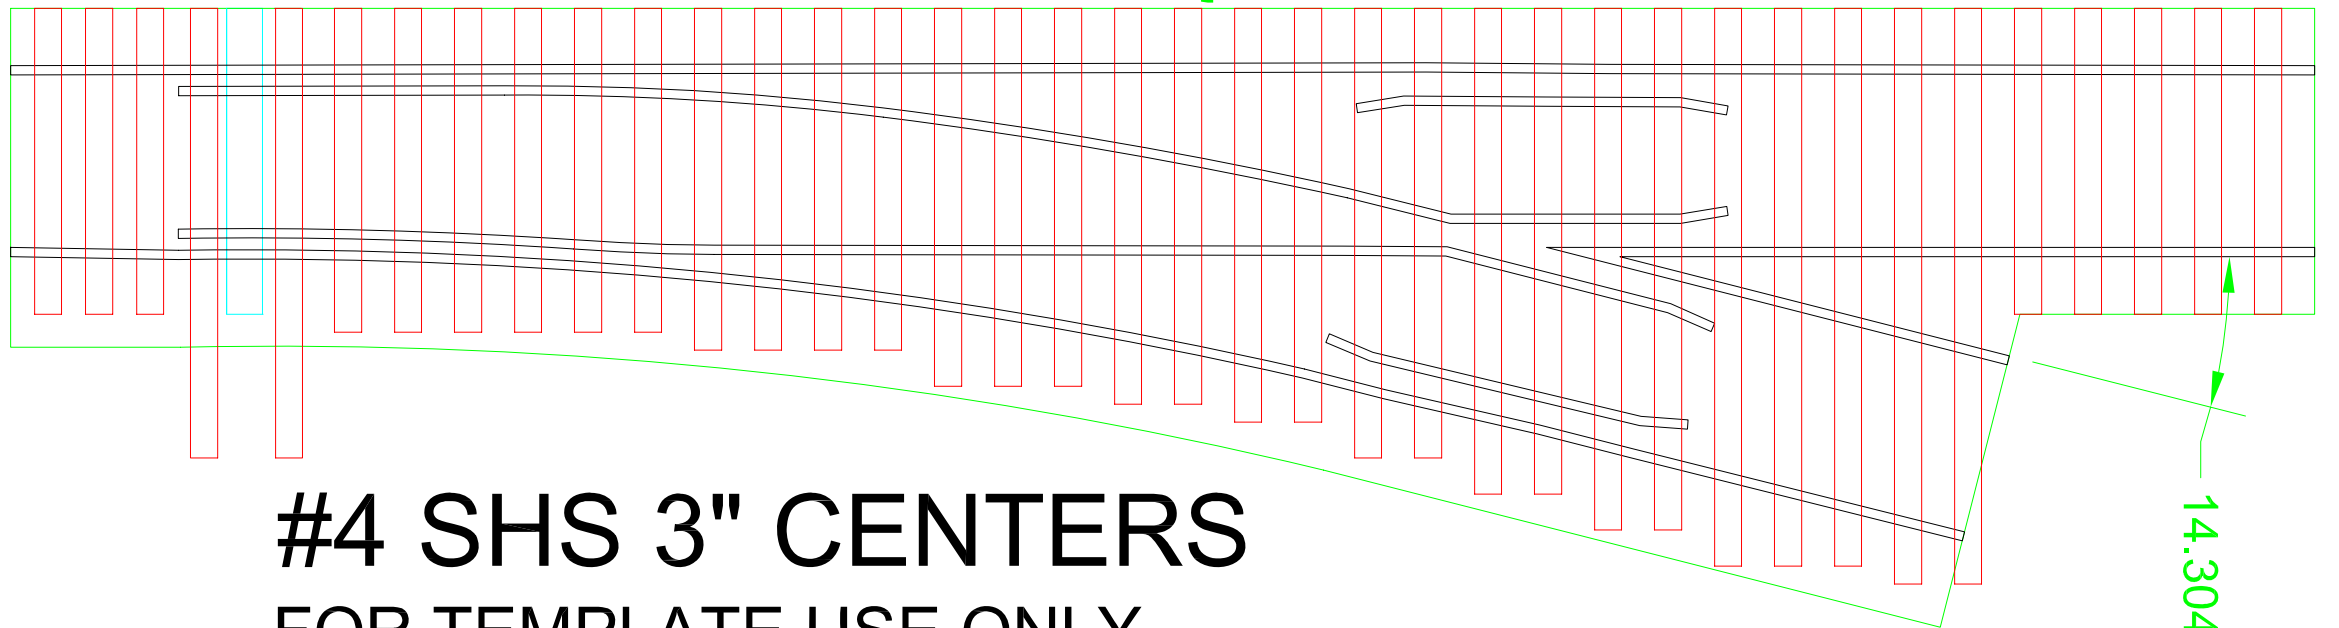

12.0000"

14.30448°

#4 SHS 3" CENTERS
FOR TEMPLATE USE ONLY